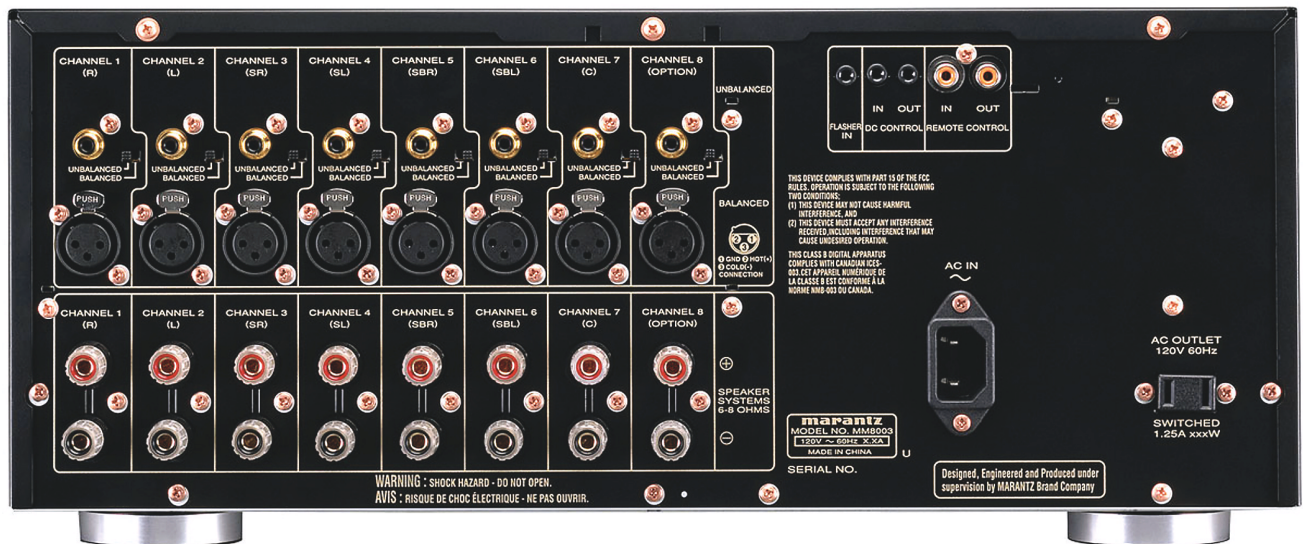

GENERAL

Color Black

Front Panel Aluminum

Remote Control -

Power Requirement AC 120V 60Hz

Power Consumption 800W

Dimensions W" x H" x D" (Inches) 17-3/8 x 7-5/16 x 15-1/8

Weight (lbs) 39.5