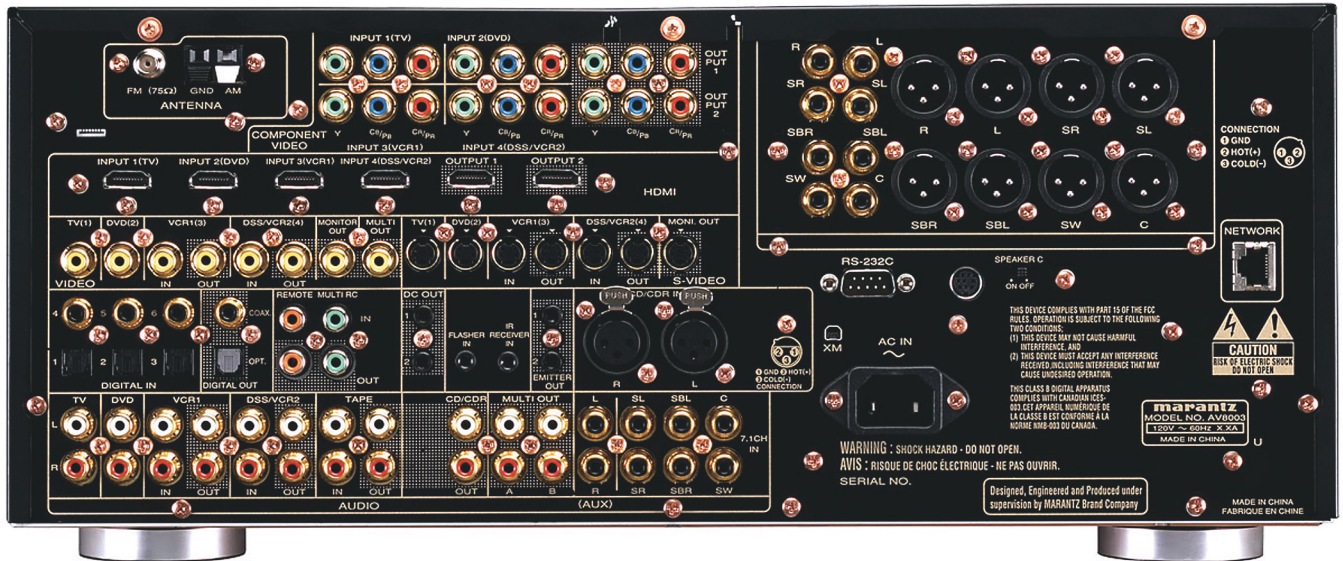

Any home entertainment component, especially a “net-friendly” A/V preamp/processor/tuner, demands a high capacity and well shielded power supply. That’s why Marantz engineers specified an oversized toroidal transformer and encased it in an anti-magnetic steel shield for even greater stray flux control. And placed a multi-segment capacitor array so each circuit receives optimum operating current. Because interference often comes from outside as well as inside, they gifted the AV8003 with a heavy copper-plated steel chassis to lock out electromagnetic and radio frequency noise as well as external vibrations. On the practical side, the chassis is less deep than conventional designs too, so the AV8003 fits where others often don’t.

GENERAL

Color	Black
Front Panel	Aluminum
Remote Control	RC2001 (Main Zone) + RC101 (Multi Zone)
Power Requirement	AC 120V 60Hz
Power Consumption	85W
Dimensions W" x H" x D" (Inches)	17-5/16 x 7-5/16 x 15-3/16
Weight (lbs)	25.6