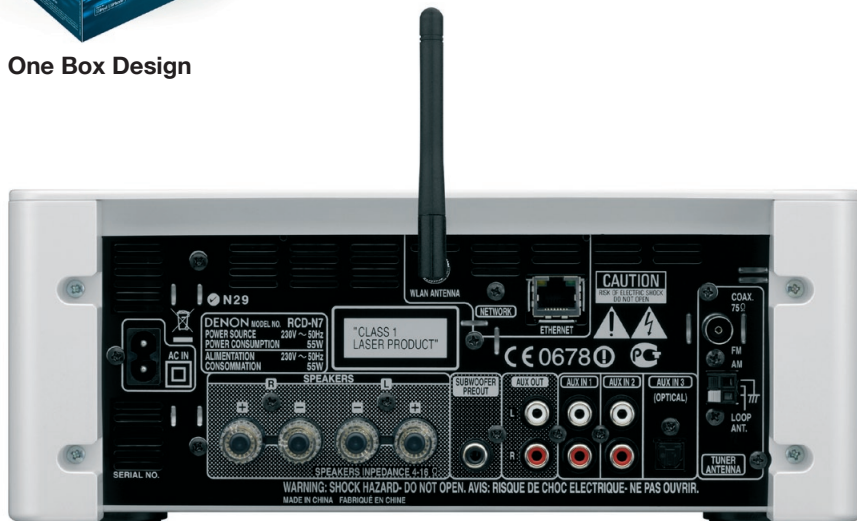

One Box Design