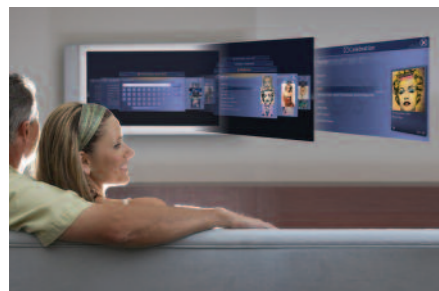

The high definition revolution has only just begun. The MS1-HD provides storage and playback of your favourite Blu-ray media; not just in one room, but multiple rooms – simultaneously. Revel in the incredible picture and sound quality, the design, the GUI. The experience is unparalleled.

Your Blu-rays, DVDs and CDs in stunning 1080p

Complete intuitive control

A rich media exploration - rediscover your collection

Browse, choose, buy from the comfort of your sofa with XIVA music store

Any form of digital data can be stored on XIVASafe components – not just HD video and audio content but, thanks to Imerge's 'Digital Safe' feature, anything that's stored on a computer, thus delivering the ultimate networked back-up facility for the home. And, because XIVASafe is infinitely scalable, users may add further storage components without limitation as their digital libraries grow.

Access to over 8 million tracks with XIVA music store

The XIVA music store completes the media revolution, adding an all new animated three dimensional interface to the GUI. The music store allows access to over 8 million tracks of high quality music direct to the MS1-HD interface. The music store also helps expand your existing music media library, allowing the user to re-discover the old, and discover the new. It is the ultimate evolution in music purchasing. Gone are the days of queuing in a record store to preview an album at a listening station; gone are the days of hunching over a PC to listen to track previews through inadequate speakers; the XIVA music store ensures an unforgettable buying experience and sets a new benchmark for e-tailing music.