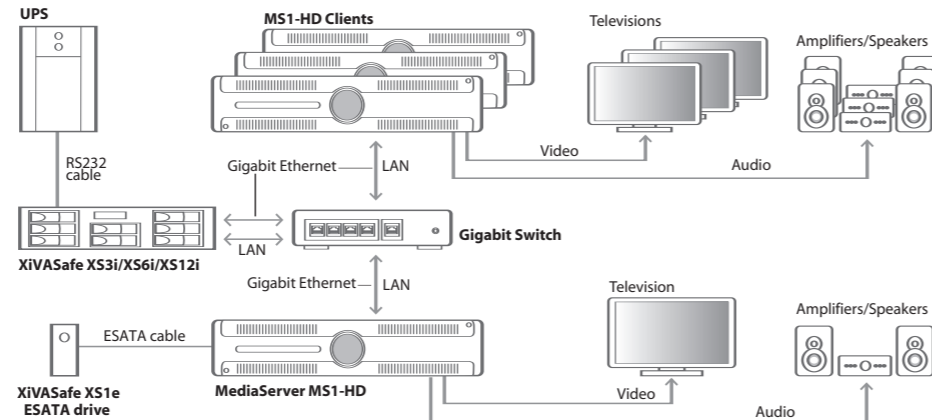

The MS1-HD Mediaserver and XiVASafe storage – the ideal configuration

- 1 Gigabit network
- Server connects to XiVASafe storage and multiple clients via 1 Gigabit switch
- Low cost ESATA storage option via direct connection to master
- Master serves main AV zone
- Multiple AV zones can be added with glitch free simultaneous playback
- UPS required to protect storage (*mandatory for warranty)

A/V video & user interface output:

- Up to 1080p on HDMI connector
- Component (Y Pr Pb); 4-pin mini-DIN S-Video; RCA composite

Audiophile-grade line-level audio output for music and 2-channel A/V audio downmix, RCA/phono L&R Wolfson Delta-Sigma 24-bit DACs

Surround-sound A/V audio/2-channel music digital outputs:

- 1 x RCA electrical coaxial & 1 x optical Toslink
- RJ45 Gigabit Ethernet
- 9-pin D male RS232 Serial port (XiVA-Link control protocol)
- ESATA storage ports
- 3.5mm/0.14in mini-jack IR input

Access to over 8 million tracks with XIVA music store

The XIVA music store completes the media revolution, adding an all new animated three dimensional interface to the GUI. The music store allows access to over 8 million tracks of high quality music direct to the MS1-HD interface. The music store also helps expand your existing music media library, allowing the user to re-discover the old, and discover the new. It is the ultimate evolution in music purchasing. Gone are the days of queuing in a record store to preview an album at a listening station; gone are the days of hunching over a PC to listen to track previews through inadequate speakers; the XIVA music store ensures an unforgettable buying experience and sets a new benchmark for e-tailing music.