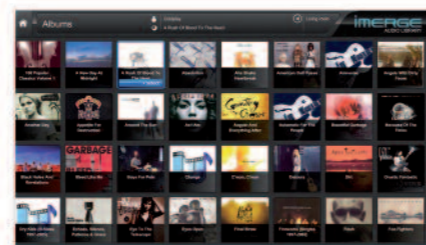

A rich media exploration - rediscover your collection