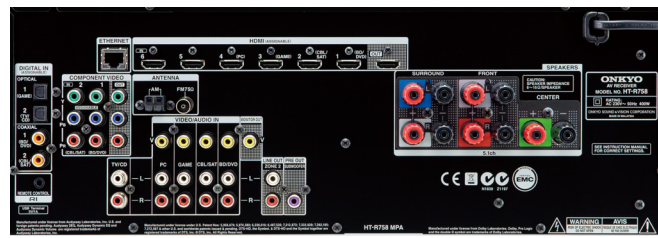

Rear View

Onkyo Sound & Vision Corporation 2-1 Nishin-cho, Neyagawa-shi, Osaka 572-8540, JAPAN <http://www.onkyo.com/>
Onkyo Europe Electronics GmbH Liegertstrasse 6, 82194 Grobenzell, GERMANY Tel: 49-8142-4401-0 Fax: 49-8142-4401-555 <http://www.eu.onkyo.com/>
Onkyo Europe Electronics GmbH (UK Branch) The Coach House, 81A High Street, Marlow, Buckinghamshire SL7 1AB, UNITED KINGDOM Tel: +44(0)1628-473350 Fax: +44(0)1628-401700
<http://www.onkyo.co.uk/>
Onkyo China Limited Unit 1033, 10/F., Star House, No. 3, Salisbury Road, Tsim Sha Tsui, Kowloon, Hong Kong, CHINA Tel: 852-2429-3118 Fax: 852-2428-9039 <http://www.onkyochina.com/>