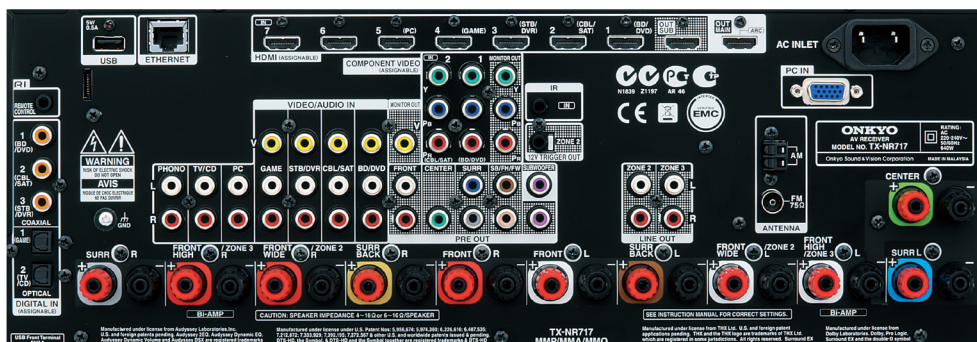

Video Section

Input Sensitivity/Output Level and Impedance	
Video	1.0Vp–p/75 Ω (Component Y) 0.7Vp–p/75 Ω (Component Pb/Cb, Pr/CR) 1.0Vp–p/75 Ω (Composite)
Component Video Frequency Response	
	5 Hz–100 MHz/±0 dB, -3 dB

Tuner Section

Tuning Frequency Range	
FM	87.5 MHz–108 MHz
AM	522 kHz–1,611 kHz 530 kHz–1,710 kHz
FM/AM Preset Memory	
	40 Stations

General

Power Supply	AC 220–240V~, 50/60 Hz
Power Consumption	640 W
Standby Power Consumption	0.1 W
Dimensions (W × H × D)	435 × 174 × 379 mm
Weight	12.1 kg
CARTON	
Dimensions (W × H × D)	570 × 298 × 469 mm
Weight	15.0 kg (Asian Model: 15.5 kg)

Supplied Accessories

1. Indoor FM Antenna • AM Loop Antenna • Speaker Cable Labels
   - Speaker Set-Up Microphone • Instruction Manual
   - Quick Start Guide • Remote Controller • AA (R6) Batteries* × 2
2. *Not included with Chinese model.

Text on receiver may vary with region.

Onkyo Sound & Vision Corporation Kilohama Chuo Bldg. 2-2-22 Kilohama, Chuo-ku, Osaka 541-0041 JAPAN <http://www.onkyo.com/>
Onkyo Europe Electronics GmbH Liegertstrasse 6, 82194 Grobenzell, GERMANY Tel: 49-8142-4401-0 Fax: 49-8142-4401-555 <http://www.eu.onkyo.com/>
Onkyo Europe Electronics GmbH (UK Branch) The Coach House, 81A High Street, Marlow, Buckinghamshire SL7 1AB, UNITED KINGDOM Tel: +44(0)1628-473350 Fax: +44(0)1628-401700
<http://www.onkyo.co.uk/>
Onkyo China Limited Unit 1033, 10/F., Star House, No. 3, Salisbury Road, Tsim Sha Tsui, Kowloon, Hong Kong, CHINA Tel: 852-2429-3118 Fax: 852-2428-9039 <http://www.onkyochina.com/>