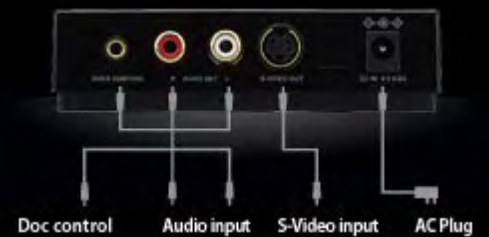

The ASD-11R lets you connect your iPod to a Denon component with Dock Control and play the photos and videos stored in your iPod.

Display iPod information on your TV

You can monitor iPod text information, such as menus and track names, on a TV screen, or the front display of a Denon component with Dock Control.

ASD-11R connection ports

Recharge your iPod

The battery is charged automatically when the

Specifications

Enjoy music from your iPod with high quality sound

The ASD-11R allows you to connect your iPod to a Denon component with Dock Control and play the music stored in your iPod without losing sound quality.