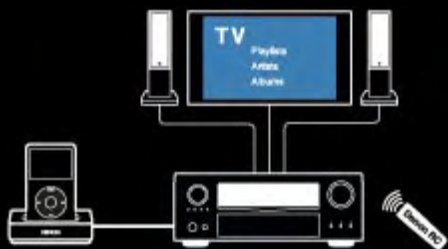

The ASD-11R lets you connect your iPod to a Denon component with Dock Control and play the photos and videos stored in your iPod.

Display iPod information on your TV

You can monitor iPod text information, such as menus and track names, on a TV screen, or the front display of a Denon component with Dock Control.

ASD-11R connection ports

Recharge your iPod

The battery is charged automatically when the

Specifications

Enjoy music from your iPod with high quality sound

The ASD-11R allows you to connect your iPod to a Denon component with Dock Control and play the music stored in your iPod without losing sound quality.

iPod is inserted into the ASD-11R.

Recharge

Dimensions: 104 (W) x 28.5 (H) x 76.5 (D) mm / 4-3/32" x 1-1/8" x 3"

Weight: 220 g / 7.76 oz

Connection ports: Analog audio output x 1, S-Video video output x 1, Control port x 1