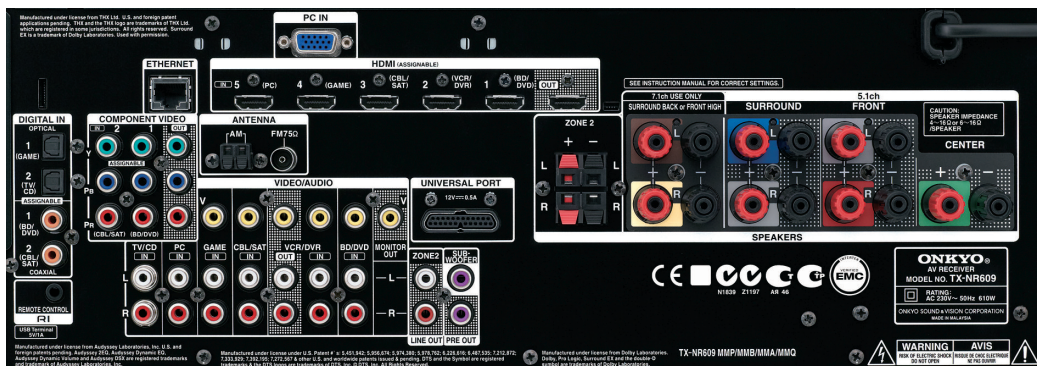

Video Section

Input Sensitivity/Output Level and Impedance	Video	1.0 Vp–p/75 Ω (Component Y) 0.7 Vp–p/75 Ω (Component Pb/Cb, Pr/Cr) 1.0 Vp–p/75 Ω (Composite)
Component Video Frequency Response	5 Hz–100 MHz/0 dB, -3 dB	

Tuner Section

Tuning Frequency Range	FM	87.5 MHz–108 MHz
AM	522 kHz–1,611 kHz 530 kHz–1,710 kHz	
FM/AM Preset Memory	40 stations	

General

Power Supply	AC 220–240 V~, 50/60 Hz
Power Consumption	610 W
Dimensions (W x H x D)	435 x 173.5 x 328 mm
Weight	11.3 kg

CARTON

Dimensions (W x H x D)	570 x 297 x 423 mm
Weight	14.0 kg

Supplied Accessories

- Indoor FM antenna • AM loop antenna • Speaker cable labels
- Speaker set-up microphone • Instruction manual • Quick set-up guide
- Remote controller • AA (R6) batteries* x 2

*Not included with Chinese model.